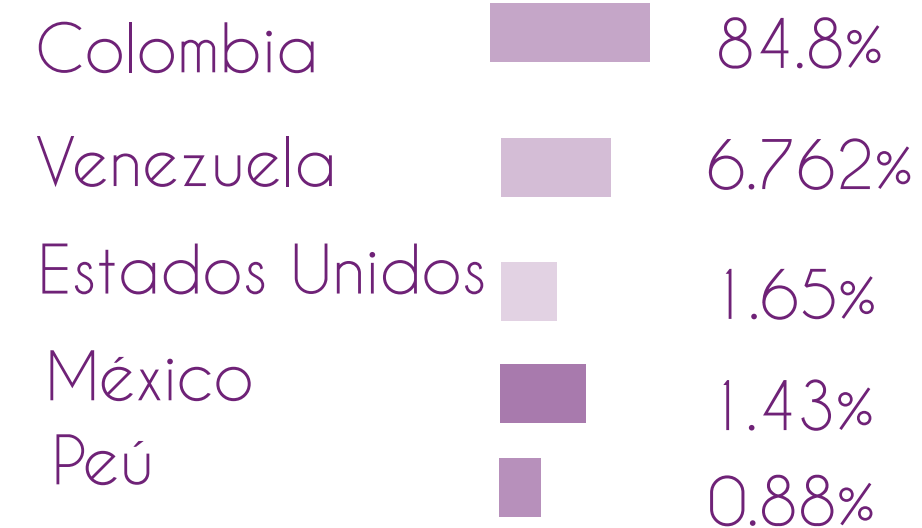

A large, stylized purple brushstroke graphic that starts from the top left and sweeps across the right side of the page, ending in a sharp point at the bottom left. It has a textured, hand-painted appearance.

DEMOGRAFÍA

AUDIENCIA POR GENERO

AUDIENCIA POR EDADES

AUDIENCIA POR PAÍS

AUDIENCIA POR CIUDADES

Alcance

Últimos 7 días 27 mar. - 2 abr.

42.017